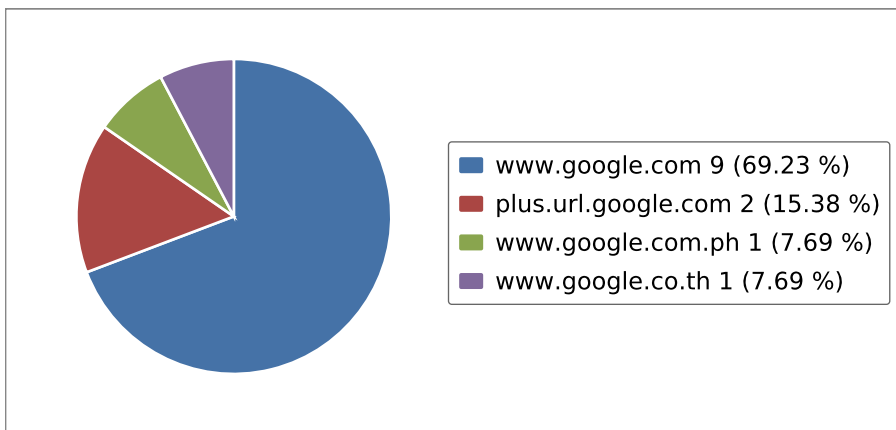

Day of the week	Date	Visits
Tuesday	20-Jan-15	278
Wednesday	21-Jan-15	260
Thursday	22-Jan-15	267
Friday	23-Jan-15	247
Saturday	24-Jan-15	270
Sunday	25-Jan-15	303
Monday	26-Jan-15	319
Tuesday	27-Jan-15	291
Wednesday	28-Jan-15	352
Thursday	29-Jan-15	333
Friday	30-Jan-15	408
Saturday	31-Jan-15	297
Total		8,871
Averages		286

Search engines

Using this analysis, you can identify the search engines used by your visitors. You can also see how many visitors reach your pages via the respective search engines.

Search engines	Visits	%
www.google.com	9	69.23 %
plus.url.google.com	2	15.38 %
www.google.com.ph	1	7.69 %
www.google.co.th	1	7.69 %
Total	13	100.00 %