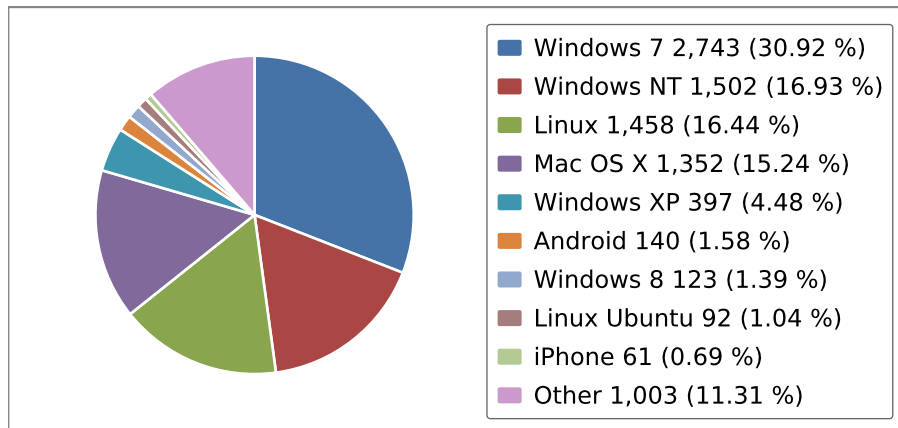

Browsers

This chart shows the browsers used by your visitors. For example, this helps you to identify the browsers for which you need to optimise your website.

Browsers	Visits	%
Chrome	3,880	46.12 %
Firefox	2,077	24.69 %
WGet	779	9.26 %
Safari	540	6.42 %
Mozilla 5	353	4.20 %
Internet Explorer	231	2.75 %
General Crawlers	123	1.46 %
iPad	45	0.53 %
Android Webkit Browser	36	0.43 %
Other	348	4.14 %

Operating systems	Visits	%
Windows 7	2,743	30.92 %
Windows NT	1,502	16.93 %
Linux	1,458	16.44 %
Mac OS X	1,352	15.24 %
Windows XP	397	4.48 %
Android	140	1.58 %
Windows 8	123	1.39 %
Linux Ubuntu	92	1.04 %
iPhone	61	0.69 %
Other	1,003	11.31 %
Total	8,871	100.00 %