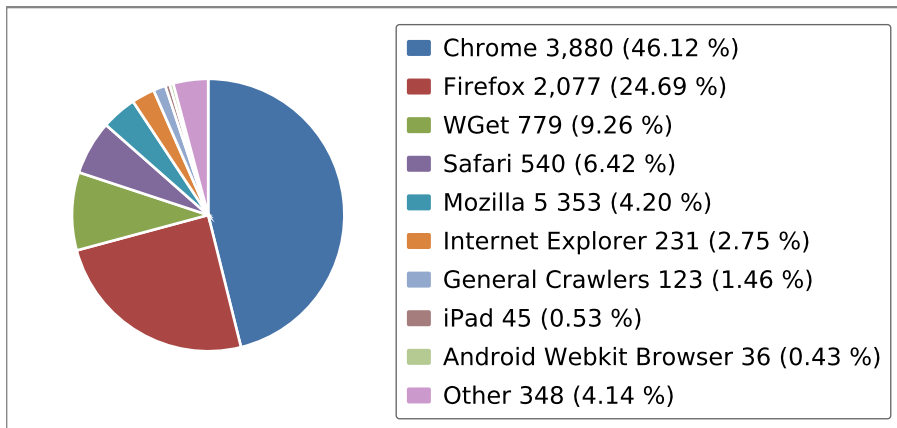

Most frequently accessed pages	Page impressions	%
/OctoPiMirror/older_versions/2013-09-25-wheezy-octopi-0.7.5.zip	2	0.00 %
/OctoPiMirror/experimental/2014-01-07-wheezy-octopi-0.9.0.zip	1	0.00 %
/wp-content/backup-db/	1	0.00 %
/OctoPiMirror/older_versions/old/2013-05-25-wheezy-octopi.zip	1	0.00 %
/OctoPiMirror/older_versions/2013-09-10-wheezy-octopi-0.7.zip	1	0.00 %
/OctoPiMirror/experimental/2013-07-26-wheezy-octopi-experemental-pyserial.zip	1	0.00 %
/index.php/feed/	1	0.00 %
Total	53,513	100.00 %

Browsers

This chart shows the browsers used by your visitors. For example, this helps you to identify the browsers for which you need to optimise your website.

Browsers	Visits	%
Chrome	3,880	46.12 %
Firefox	2,077	24.69 %
WGet	779	9.26 %
Safari	540	6.42 %
Mozilla 5	353	4.20 %
Internet Explorer	231	2.75 %
General Crawlers	123	1.46 %
iPad	45	0.53 %
Android Webkit Browser	36	0.43 %
Other	348	4.14 %