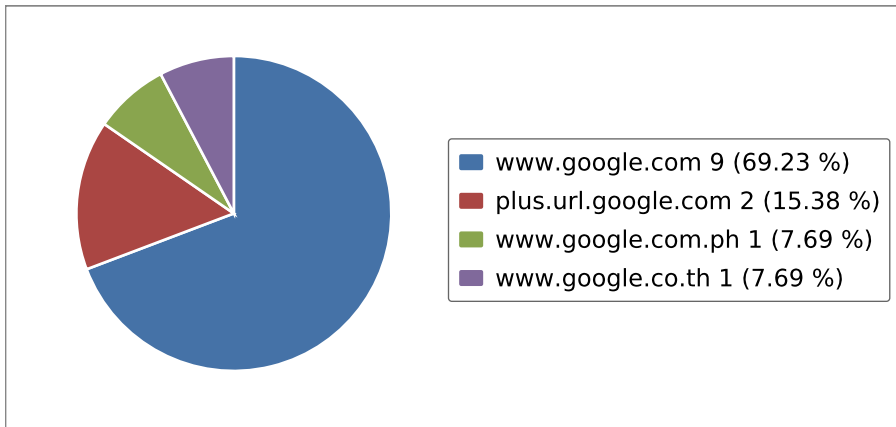

Day of the week	Date	Visits
Tuesday	20-Jan-15	278
Wednesday	21-Jan-15	260
Thursday	22-Jan-15	267
Friday	23-Jan-15	247
Saturday	24-Jan-15	270
Sunday	25-Jan-15	303
Monday	26-Jan-15	319
Tuesday	27-Jan-15	291
Wednesday	28-Jan-15	352
Thursday	29-Jan-15	333
Friday	30-Jan-15	408
Saturday	31-Jan-15	297
Total		8,871
Averages		286

Search engines

Using this analysis, you can identify the search engines used by your visitors. You can also see how many visitors reach your pages via the respective search engines.

Search engines	Visits	%
www.google.com	9	69.23 %
plus.url.google.com	2	15.38 %
www.google.com.ph	1	7.69 %
www.google.co.th	1	7.69 %
Total	13	100.00 %