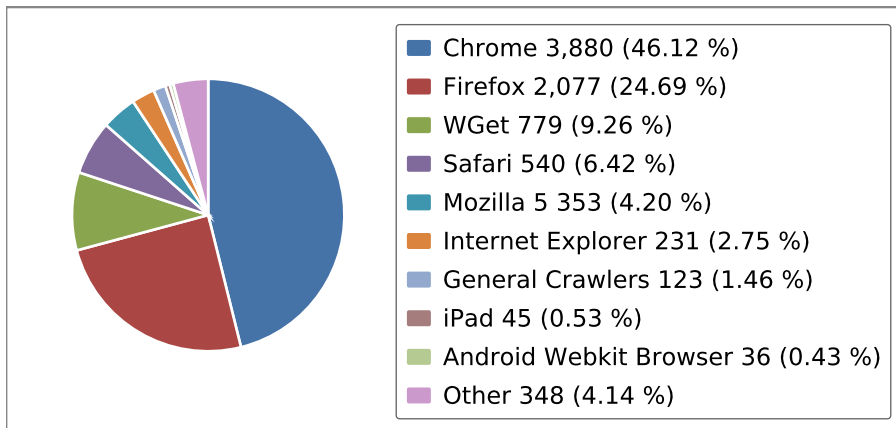

Most frequently accessed pages	Page impressions	%
/OctoPiMirror/older_versions/2013-09-25-wheezy-octopi-0.7.5.zip	2	0.00 %
/OctoPiMirror/experimental/2014-01-07-wheezy-octopi-0.9.0.zip	1	0.00 %
/wp-content/backup-db/	1	0.00 %
/OctoPiMirror/older_versions/old/2013-05-25-wheezy-octopi.zip	1	0.00 %
/OctoPiMirror/older_versions/2013-09-10-wheezy-octopi-0.7.zip	1	0.00 %
/OctoPiMirror/experimental/2013-07-26-wheezy-octopi-experemental-pyserial.zip	1	0.00 %
/index.php/feed/	1	0.00 %
Total	53,513	100.00 %

Browsers

This chart shows the browsers used by your visitors. For example, this helps you to identify the browsers for which you need to optimise your website.

Browsers	Visits	%
Chrome	3,880	46.12 %
Firefox	2,077	24.69 %
WGet	779	9.26 %
Safari	540	6.42 %
Mozilla 5	353	4.20 %
Internet Explorer	231	2.75 %
General Crawlers	123	1.46 %
iPad	45	0.53 %
Android Webkit Browser	36	0.43 %
Other	348	4.14 %